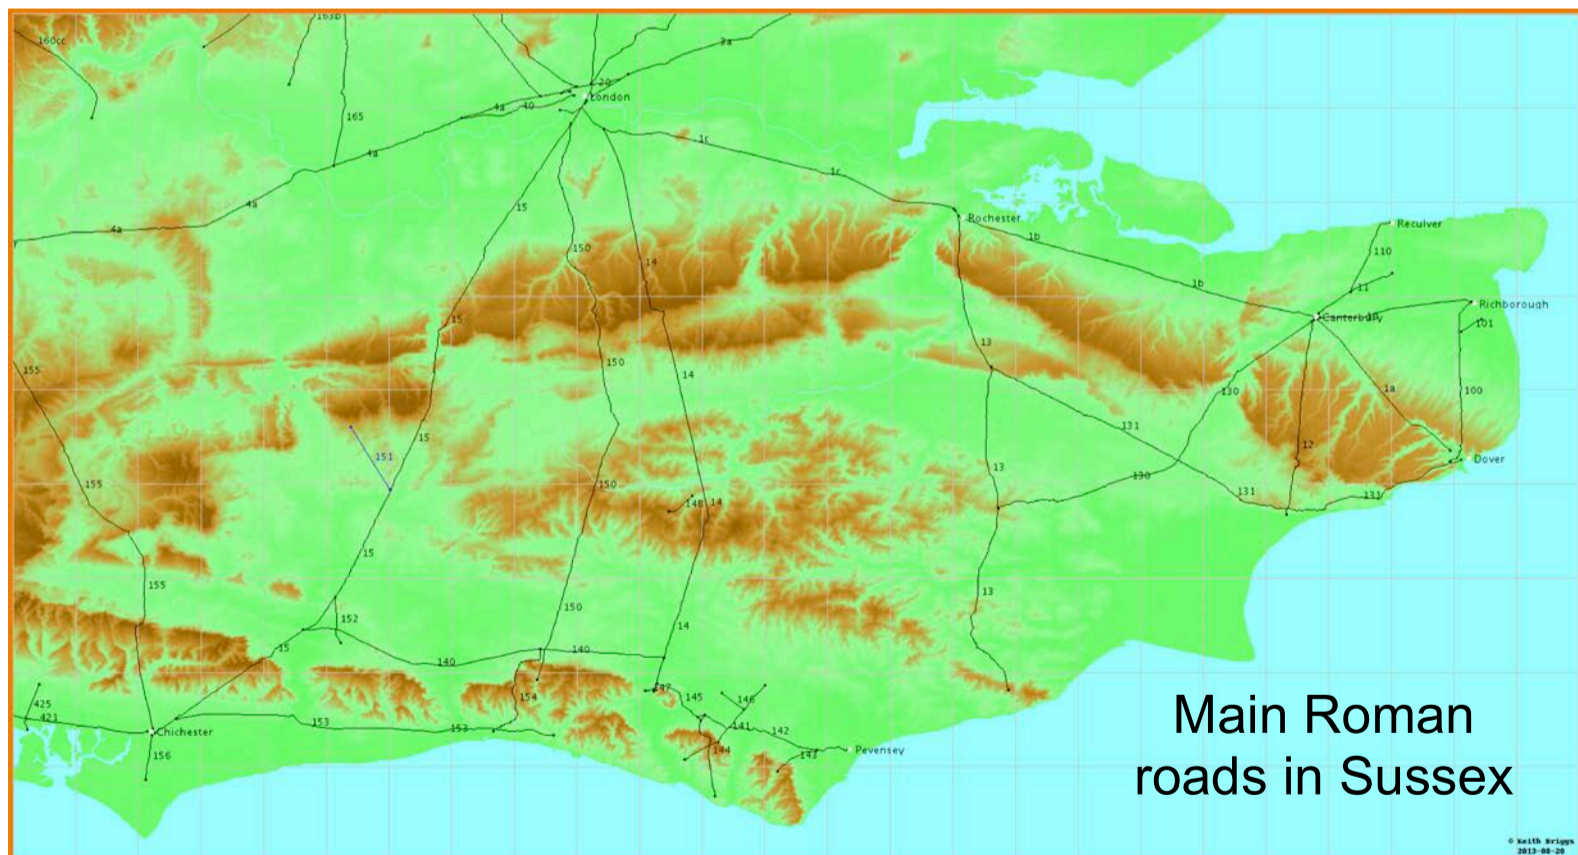

MAYFIELD LOCAL HISTORY SOCIETY

FISHBOURNE & EARLY ROMAN SUSSEX

Helen Poole

***Meeting in Mayfield Scout Hall,
Friday, February 23rd, 7:30 for 8:00 pm.***