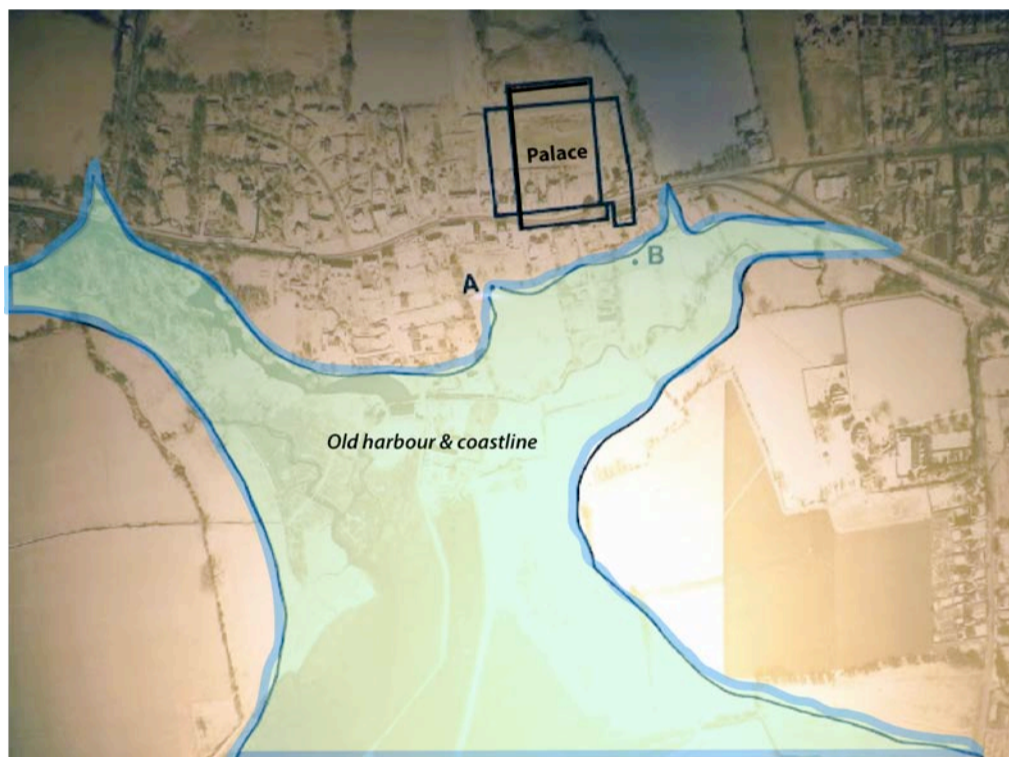

MAYFIELD LOCAL HISTORY SOCIETY

FISHBOURNE & EARLY ROMAN SUSSEX

Helen Poole

***Meeting in Mayfield Scout Hall,
Friday, February 23rd, 7:30 for 8:00 pm.***